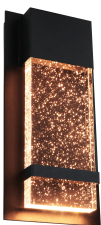

Sunlite 81170 LED Wall Sconce with Rain Glass Panel, 12 Watts, 600 Lumens, Indoor/Outdoor, Black Finish, ADA Compliant, 3000K, ETL Listed

Seedy

DESCRIPTION:

With built in LED lights this Sunlite wall sconce is designed to provide years of maintenance-free use in residential or commercial locations. The elegant metal body with matte black finish holds a unique raindrop glass panel. The hidden LEDs refract through the drops in the panel creating a brilliant and peaceful glow. Designed for indoor or outdoor installation. This stylish and practical fixture is ideal for illuminating foyers, entrance ways, common areas, and balconies. The ADA Compliant design allows for installation in commercial and public spaces requiring handicapped accessibility. ETL Listed for wet location installation. Mounting hardware and installation instructions included.

FEATURES:

- **LED TECHNOLOGY** - Integrated LED lights for up to 50,000 hours maintenance-free use. Emits a warm white light at 3000K with no bulbs to replace. Bright 600 lumen output with only 12 watts of power usage means substantial energy savings over traditional lighting fixtures.
- **ELEGANT DESIGN** - Contemporary matte black metal frame holds a unique raindrop glass panel. Hidden LEDs refract through the drops in the panel creating a brilliant and peaceful glow. Designed for residential or commercial installations.
- **INDOOR OR OUTDOOR** - ETL Listed for wet location installation means you can use it inside or outside. Stylish and practical, this fixture that is ideal for illuminating foyers, entrance ways, common areas, and balconies.
- **ADA COMPLIANT** - The slim design is ADA Compliant allowing for installation in commercial and public spaces requiring handicapped accessibility.
- **EASY TO INSTALL** - Includes mounting hardware and instructions for simple installation on any standard junction box.